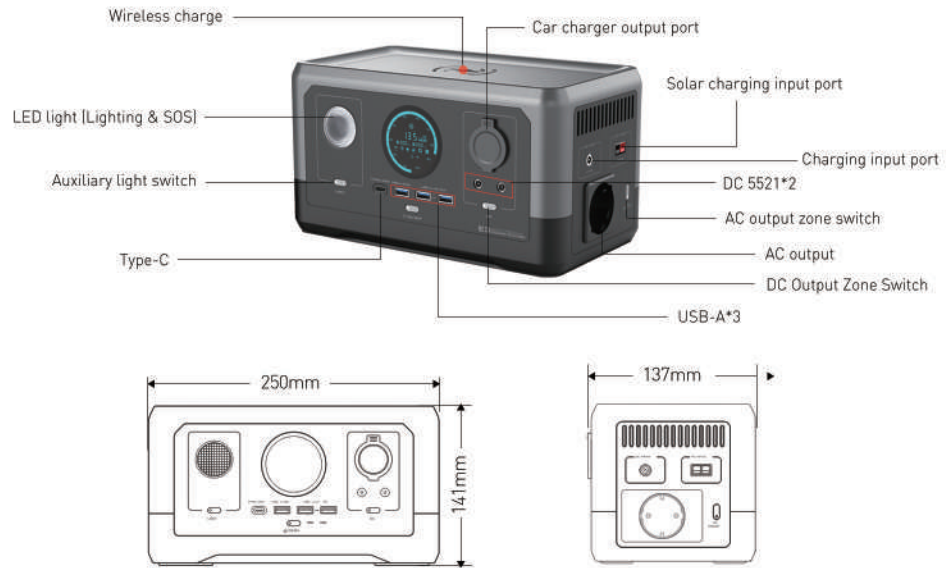

For campers, explorers, RV dwellers

Home & Emergency Backup

For professionals and emergency preppers

What's In Box

Includes 1 X South African M Outlet

One Hub For All Your Needs

SPECIFICATIONS

E3 Technical parameters

Model:	E3	Capacity:	285Wh 14.8 V
AC Output (x1):	300W AC Output Socket	DC Charger Input Power:	Charge 100W MAX
USB-C Output (x1):	5V/9V/12V/15V 3A 45W MAX	Solar Charge PV Input:	11-30V 100W MAX
USB-A Output (x3):	5V/9V/12V 24W MAX(x1) 5V 2.5A 13W MAX(x1)	DC Charger Input Voltage:	220~240VAC
DC 5521 Output (x2):	11-16.8V 3A MAX	PACK:	4S4P(4.8Ah*3.7V)
Cigarette lighter :	134W 11-16.8V 8A MAX	Life Span:	800 Cycles 80%
Discharge Temperature:	-10°C ~ 60°C	Cell Type:	NCM 21700
Charge Temperature:	0°C - 45°C	Size:	250x141x137 mm
		N.W:	2.9kg