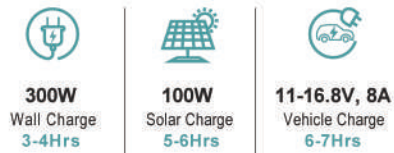

Your EXPERT Portable Power Station

Powerful Capacity & Output

300W Power Output

The Most Versatile Ports

The Fastest Charging Speed

Wireless Charging

Power Wherever You Need

Outdoor Adventure

Model:	E3	Capacity:	285Wh 14.8 V
AC Output (x1):	300W AC Output Socket	DC Charger Input Power:	Charge 100W MAX
USB-C Output (x1):	5V/9V/12V/15V 3A 45W MAX	Solar Charge PV Input:	11-30V 100W MAX
USB-A Output (x3):	5V/9V/12V 24W MAX(x1) 5V 2.5A 13W MAX(x1)	DC Charger Input Voltage:	220~240VAC
DC 5521 Output (x2):	11-16.8V 3A MAX	PACK:	4S4P(4.8Ah*3.7V)
Cigarette lighter :	134W 11-16.8V 8A MAX	Life Span:	800 Cycles 80%
Discharge Temperature:	-10°C ~ 60°C	Cell Type:	NCM 21700
Charge Temperature:	0°C - 45°C	Size:	250x141x137 mm
		N.W:	2.9kg