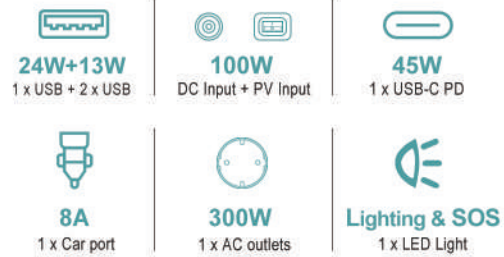

Your EXPERT Portable Power Station

Powerful Capacity & Output

300W Power Output

The Most Versatile Ports

The Fastest Charging Speed

Wireless Charging

Power Wherever You Need

Outdoor Adventure

For campers, explorers, RV dwellers

Home & Emergency Backup

For professionals and emergency preppers

What's In Box

Includes 1 X South African M Outlet

One Hub For All Your Needs

SPECIFICATIONS

E3 Technical parameters

Model:	E3	Capacity:	285Wh 14.8 V
AC Output (x1):	300W AC Output Socket	DC Charger Input Power:	Charge 100W MAX
USB-C Output (x1):	5V/9V/12V/15V 3A 45W MAX	Solar Charge PV Input:	11-30V 100W MAX
USB-A Output (x3):	5V/9V/12V 24W MAX(x1) 5V 2.5A 13W MAX(x1)	DC Charger Input Voltage:	220~240VAC
DC 5521 Output (x2):	11-16.8V 3A MAX	PACK:	4S4P(4.8Ah*3.7V)
Cigarette lighter :	134W 11-16.8V 8A MAX	Life Span:	800 Cycles 80%
Discharge Temperature:	-10°C ~ 60°C	Cell Type:	NCM 21700
Charge Temperature:	0°C - 45°C	Size:	250x141x137 mm
		N.W:	2.9kg